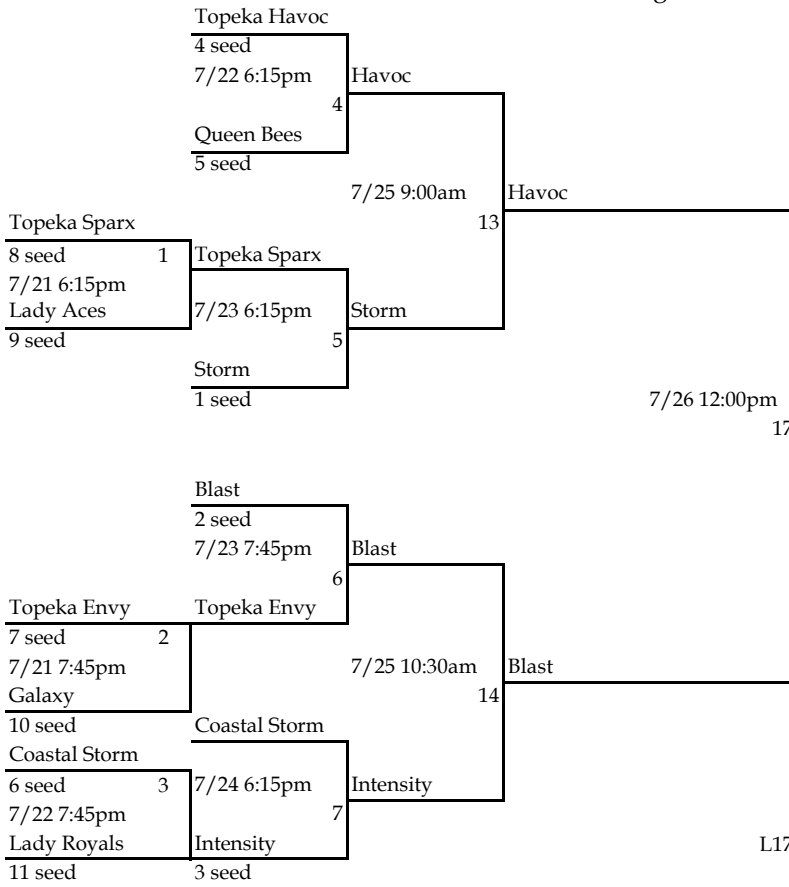

# NOVICE

all games on Sheets

### Standings

- 1 Storm
- 2 Blast
- 3 Intensity
- 4 Topeka Havoc
- 5 Queen Bees
- 6 Coastal Storm
- 7 Topeka Envy
- 8 Topeka Sparx
- 9 Lady Aces
- 10 Galaxy
- 11 Lady Royals

Loser's Bracket