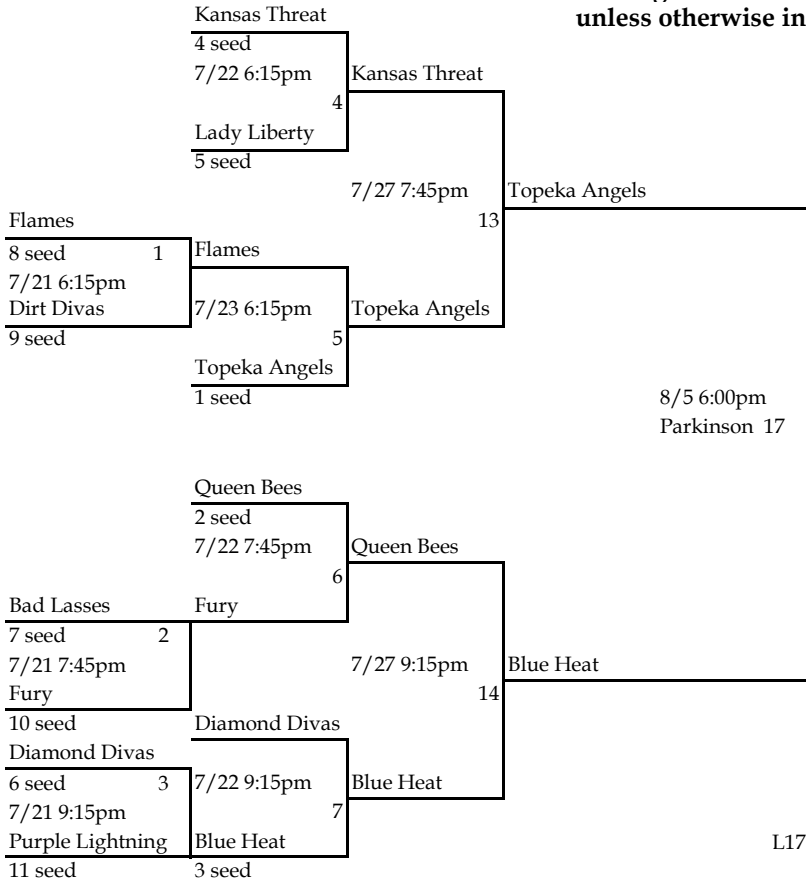

MINIETTE

all games on Brandt
unless otherwise indicated

Standings

- 1 Topeka Angels
- 2 Queen Bees
- 3 Blue Heat
- 4 Kansas Threat
- 5 Lady Liberty
- 6 Diamond Divas
- 7 Bad Lasses
- 8 Flames
- 9 Dirt Divas
- 10 Fury
- 11 Purple Lightning

Loser's Bracket